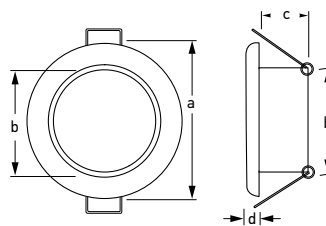

See page 10-11 for full specifications.

Scan or Click
for more info

Apelo Ecosystem Specifications

| | | Apelo Light Controller | EuroLED 75 RGB/W Downlight | Apelo RGB Step Lamp |
|--------------------|-----------------------|---|--|--------------------------------------|
| TRIM DESCRIPTION | White Plastic | 5XA 285 814-001 | 2JA 017 884-001 | 2JA 958 126-531 |
| | Chrome Plated Plastic | NA | NA | 2JA 958 126-541 |
| | Stainless Steel | NA | 2JA 017 884-011 | 2JA 958 126-551 |
| Mounting | | Surface Mount | Recessed | Recessed |
| Voltage | | Multivolt™ 12 / 24V DC Nominal | 12V DC only (9-16V) | Multivolt™ 12 / 24V DC Nominal |
| Power Handling | | 150W / 13A @ 12V DC (6.5A @ 24V DC) (3A Per channel) | NA | NA |
| Power Consumption | | 1W | 3W RGB (0.25A @ 12V DC) 3W White (0.25A @ 12V DC) | 1W / 0.03A (30 mA) MAX |
| Lumen Light Output | | NA | 190 lumen measured output (White) | NA |
| Beam Angle | | NA | 80° spread | 30° downward lighting angle |
| Protection | | IP67 (Completely sealed) | IP6K7 & IP6K9K (Completely sealed) | IP67 (Completely sealed) |
| Cable Length | | 140mm tinned marine cable | 120mm tinned marine cable | 100mm tinned marine cable |
| Lens Material | | NA | PC | UV resistant enhanced impact acrylic |
| Base Material | | V0 Rated Plastic | UV resistant enhanced impact acrylic | NA |
| Compliance | | FC CE UK CA | CE UK CA | CE UK CA |

Light Controller

Dimensions
 a = 63mm (2.5")
 b = 129mm (5.1")
 c = 117mm (4.6")
 d = 30mm (1.2")

EuroLED 75 RGB/W

(Diagrams not to scale)

Round
 a = Ø75mm (3.0") Dia
 b = Ø54mm (2.2") Dia
 c = 21mm (0.9")
 d = 7.4mm (0.3")