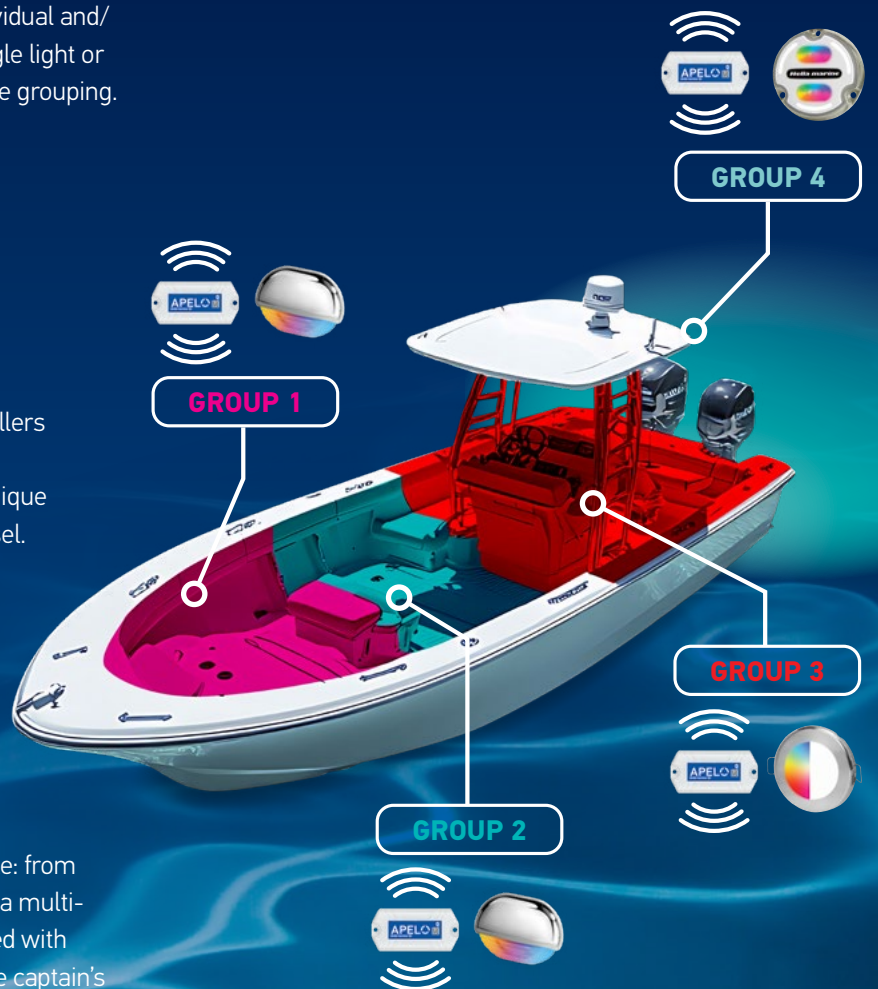

See page 10-11 for full specifications.

Scan or Click for more info

APELO CONTROLLER BRINGS IT ALL TOGETHER

Control

Connect Apelo Light Controllers to any combination of compatible Apelo RGB and RGB/W Underwater, Interior, Flood, and Courtesy lamps for individual and/or synchronized control. Easily adjust a single light or trigger a colour pattern throughout an entire grouping.

Group

Use the intuitive Apelo App to easily group multiple lights and manage multiple controllers (individually, or groups containing multiple controllers and lights), to create areas of unique colours and functions throughout your vessel. All without additional wiring.

Create

Make it as simple or as advanced as you like: from basic coloured mood and safety lighting, to a multi-colour, animating entertainment area synced with underwater lights, while also preserving the captain's night vision with red downlighting at the controls.