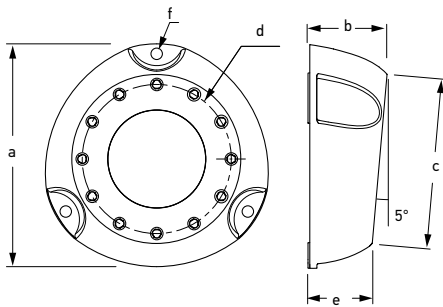

Light Controller

Dimensions
 a = 63mm (2.5")
 b = 129mm (5.1")
 c = 117mm (4.6")
 d = 30mm (1.2")

EuroLED 75 RGB/W

(Diagrams not to scale)

Round
 a = Ø75mm (3.0") Dia
 b = Ø54mm (2.2") Dia
 c = 21mm (0.9")
 d = 7.4mm (0.3")

† Allow up to 200% of power consumption to account for momentary peak.

Apelo Surface Mount Spacer

Dimensions
a = Ø125mm (5.0") Dia
b = 45mm (1.8")
c = Ø95mm (3.8") Dia
d = Ø83.5mm (3.4") PCD
e = 35mm (1.4")
f = Ø5.5mm (0.3")

Apelo A1 / A2

(Diagrams not to scale)

a = 23.5mm (0.9")
b = Ø95mm (3.8") Dia
c = Ø16mm (0.7") Cable Hole Dia.
d = 83.5mm (3.3") Mounting PCD

Apelo A3

a = 23.5mm (0.9")
b = Ø130mm (5.1") Dia
c = Ø16mm (0.7") Cable Hole Dia.
d = 117.5mm (4.6") Mounting PCD