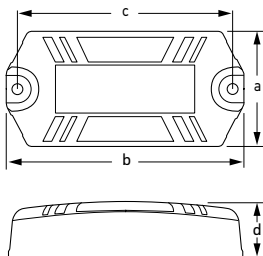

See page 10-11 for full specifications.

Scan or Click
for more info

Apelo Ecosystem Specifications

| | | Apelo Light Controller | EuroLED 75 RGB/W Downlight | Apelo RGB Step Lamp |
|--------------------|-----------------------|---|--|--------------------------------------|
| TRIM DESCRIPTION | White Plastic | 5XA 285 814-001 | 2JA 017 884-001 | 2JA 958 126-531 |
| | Chrome Plated Plastic | NA | NA | 2JA 958 126-541 |
| | Stainless Steel | NA | 2JA 017 884-011 | 2JA 958 126-551 |
| Mounting | | Surface Mount | Recessed | Recessed |
| Voltage | | Multivolt™ 12 / 24V DC Nominal | 12V DC only (9-16V) | Multivolt™ 12 / 24V DC Nominal |
| Power Handling | | 150W / 13A @ 12V DC (6.5A @ 24V DC) (3A Per channel) | NA | NA |
| Power Consumption | | 1W | 3W RGB (0.25A @ 12V DC) 3W White (0.25A @ 12V DC) | 1W / 0.03A (30 mA) MAX |
| Lumen Light Output | | NA | 190 lumen measured output (White) | NA |
| Beam Angle | | NA | 80° spread | 30° downward lighting angle |
| Protection | | IP67 (Completely sealed) | IP6K7 & IP6K9K (Completely sealed) | IP67 (Completely sealed) |
| Cable Length | | 140mm tinned marine cable | 120mm tinned marine cable | 100mm tinned marine cable |
| Lens Material | | NA | PC | UV resistant enhanced impact acrylic |
| Base Material | | V0 Rated Plastic | UV resistant enhanced impact acrylic | NA |
| Compliance | | FC CE UK CA | CE UK CA | CE UK CA |

Light Controller

Dimensions
 a = 63mm (2.5")
 b = 129mm (5.1")
 c = 117mm (4.6")
 d = 30mm (1.2")

EuroLED 75 RGB/W

(Diagrams not to scale)

Round
 a = Ø75mm (3.0") Dia
 b = Ø54mm (2.2") Dia
 c = 21mm (0.9")
 d = 7.4mm (0.3")