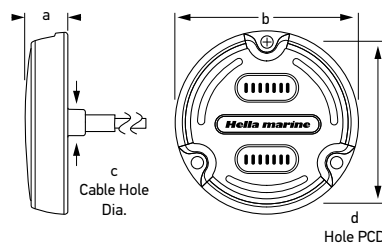

Light Controller

Dimensions
 a = 63mm (2.5")
 b = 129mm (5.1")
 c = 117mm (4.6")
 d = 30mm (1.2")

EuroLED 75 RGB/W

(Diagrams not to scale)

Round
 a = Ø75mm (3.0") Dia
 b = Ø54mm (2.2") Dia
 c = 21mm (0.9")
 d = 7.4mm (0.3")

† Allow up to 200% of power consumption to account for momentary peak.

Apelo Surface Mount Spacer

Dimensions
a = Ø125mm (5.0") Dia
b = 45mm (1.8")
c = Ø95mm (3.8") Dia
d = Ø83.5mm (3.4") PCD
e = 35mm (1.4")
f = Ø5.5mm (0.3")

Apelo A1 / A2

(Diagrams not to scale)

a = 23.5mm (0.9")
b = Ø95mm (3.8") Dia
c = Ø16mm (0.7") Cable Hole Dia.
d = 83.5mm (3.3") Mounting PCD

Apelo A3

a = 23.5mm (0.9")
b = Ø130mm (5.1") Dia
c = Ø16mm (0.7") Cable Hole Dia.
d = 117.5mm (4.6") Mounting PCD