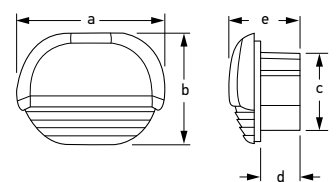

RGB Step Lamp

a = 45mm (1.8")
b = 31.5mm (1.3")
c = 25.4mm (1.0")
d = 14mm (0.6")
e = 22.7mm (0.9")