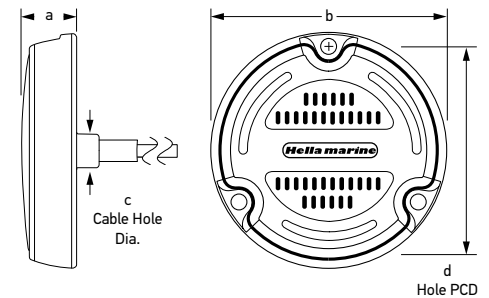

Light Controller

Dimensions
 a = 63mm (2.5")
 b = 129mm (5.1")
 c = 117mm (4.6")
 d = 30mm (1.2")

EuroLED 75 RGB/W

(Diagrams not to scale)

Round
 a = Ø75mm (3.0") Dia
 b = Ø54mm (2.2") Dia
 c = 21mm (0.9")
 d = 7.4mm (0.3")

† Allow up to 200% of power consumption to account for momentary peak.

Apelo Surface Mount Spacer

Dimensions
a = Ø125mm (5.0") Dia
b = 45mm (1.8")
c = Ø95mm (3.8") Dia
d = Ø83.5mm (3.4") PCD
e = 35mm (1.4")
f = Ø5.5mm (0.3")

Apelo A1 / A2

(Diagrams not to scale)

a = 23.5mm (0.9")
b = Ø95mm (3.8") Dia
c = Ø16mm (0.7") Cable Hole Dia.
d = 83.5mm (3.3") Mounting PCD

Apelo A3

a = 23.5mm (0.9")
b = Ø130mm (5.1") Dia
c = Ø16mm (0.7") Cable Hole Dia.
d = 117.5mm (4.6") Mounting PCD